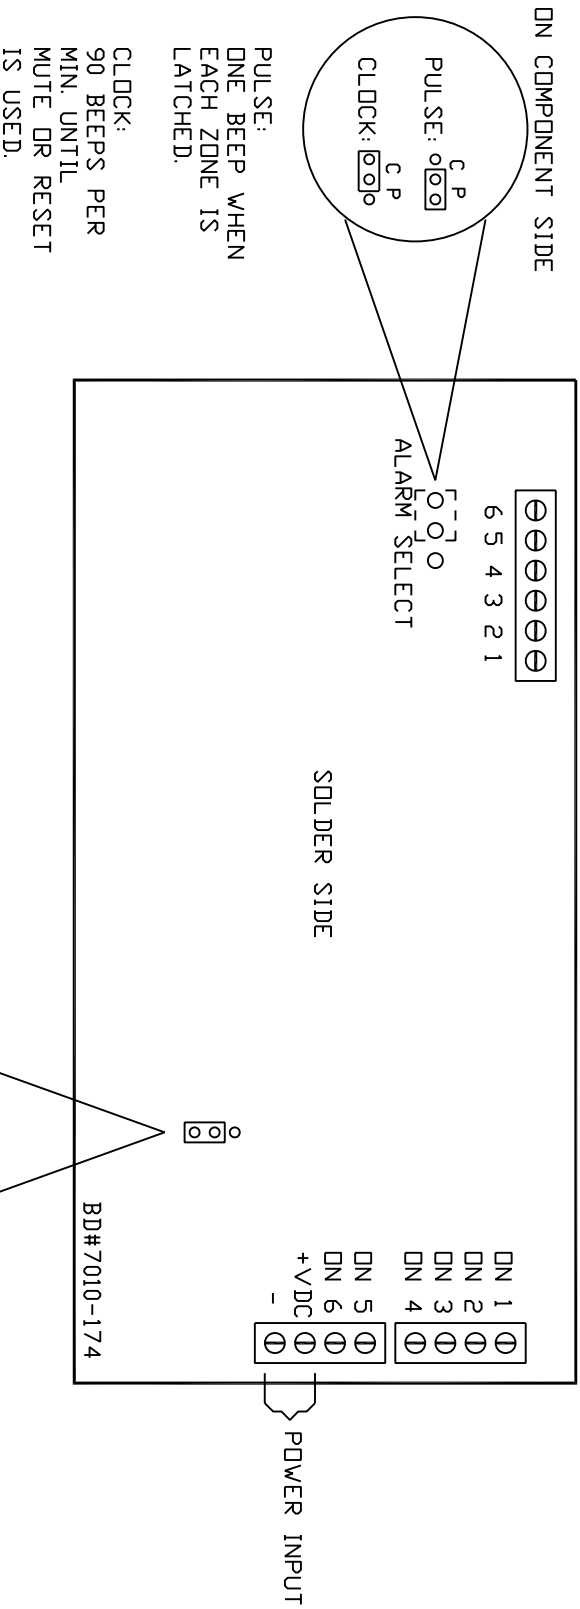

REMOTE OUTPUTS:
 SWITCHED NEGATIVE OUTPUTS-
 500mA EACH. TURN ON WHEN ZONE
 IS LATCHED.

A MOMENTARY CONNECTION OF POWER SUPPLY NEGATIVE TO AN "DN" TERMINAL WILL LATCH ON THAT ZONE AND BEGIN THE ALARM. THE RESET SWITCH WILL SILENCE THE ALARM AND CANCEL ALL ZONES. THE MUTE SWITCH WILL SILENCE THE ALARM WITHOUT RESETTING THE LATCHES.

NOTE: EACH TIME A NEW ZONE IS LATCHED THE ALARM WILL RESTART.

CORNELL Communications, Inc.
 sales@cornell.com 414-351-4660
 Web: www.cornell.com 414-351-4657(fax)

DATE: SEPTEMBER 22, 2006
 TITLE: SINGLE STATUS SYSTEM 4006L

SYSTEM: 4000 NURSE CALL
 DRAWING # 90037-06 DA4006LW