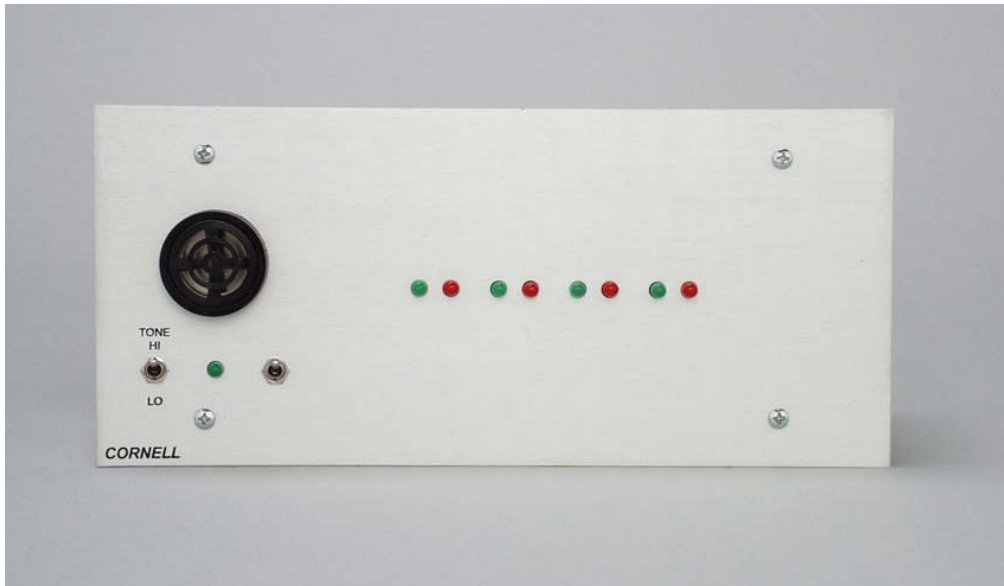

CORNELL

Emergency Response Systems

A-1700 Remote Monitor

A-1700

CORNELL A-1700 Remote Monitors provide at-a-glance indications of door status.

1-800-558-8957

Operation: Used with the CORNELL Series A-1000 Door Monitor Systems, A-1700 panels with integral LEDs permit remote monitoring of individual zones within the system.

Indications: Steady green LEDs indicate unarmed status; steady red, armed status; flashing red with intermittent tone, an alarm condition. Zones are designated via plastic-covered designation strips.

Controls: Tone volume is adjustable via high-low switch.

Details: Anodized aluminum faceplate, flush-, surface- or desktop-mountable.

Engineering Specifications:

The contractor shall furnish and install CORNELL A-1700 Remote Monitor Panels as shown on the plans for use with series A-1000 Door Monitor System. Each (flush-) (surface-) (desktop-) mountable panel shall accommodate ____ zone circuits. Indicators shall be LEDs; incandescent lamps are not acceptable. Steady green LED shall indicate unarmed status; steady red, armed status; flashing red with intermittent tone, and alarm condition. Zones shall be designated with plastic-covered designation strips. Power shall be derived from the A-1000 master panel at 12 volts DC, regulated. Each remote zone indication requires 17MA.